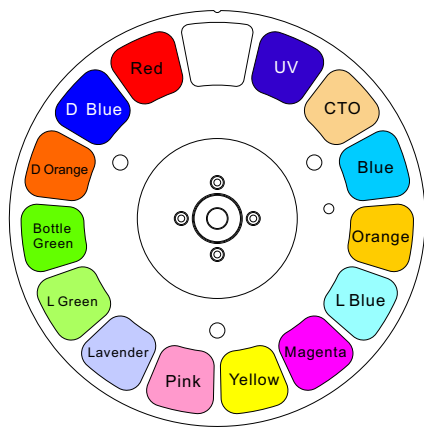

FINE 320 BEAM

NO Rotating gobos

Color wheel

Fixed gobo wheel