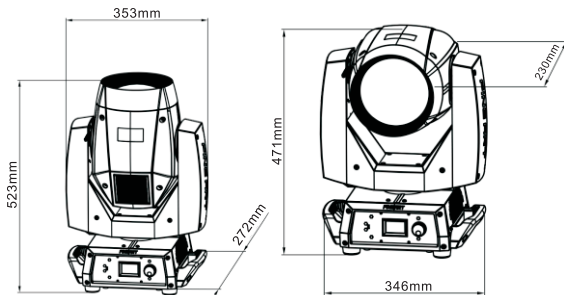

POWER SUPPLY

100-240V~, 50/60Hz
Input Power: 500W
PF≥0.98

DIMENSION AND WEIGHT

Fixture Dimension: 332x243x484mm
Net Weight: 17.3kg

IP RATE

IP 20

FINE 320 BEAM

FINE 320 BEAM

● DIMENSION

● PHOTOMETRIC DIAGRAM