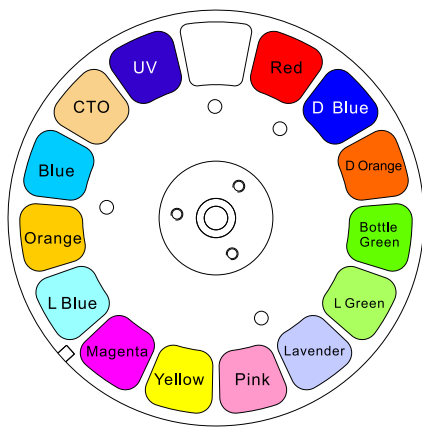

# FINE 400 BEAM

NO Rotating gobos

Color wheel

Six Color wheel

Fixed gobo wheel