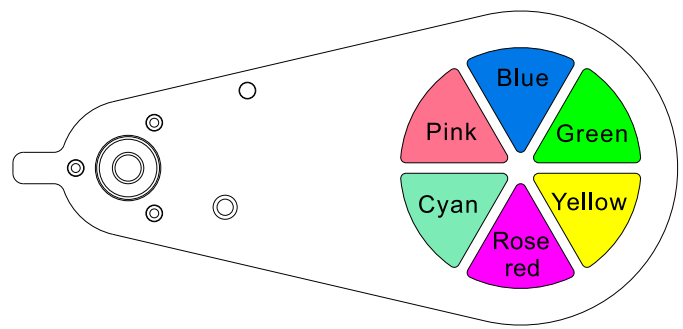

# FINE 400 BEAM

NO Rotating gobos

Color wheel

Six Color wheel

Fixed gobo wheel